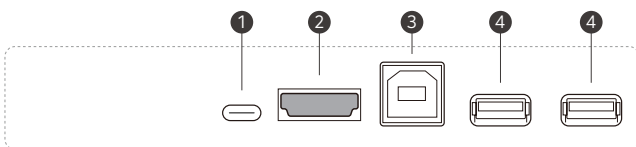

CONNECTIVITY

Front