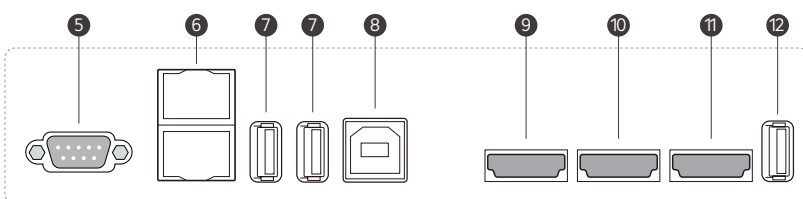

* OPS : Open Pluggable Specification

Smart Viewing

With Smart Viewing function, two or more materials can be displayed on the same screen simultaneously without having to repeat Alt-tab.

- * Multi window mode may not work for some apps.
- * PIP mode is available for the external source screen.

* All images in this datasheet are for illustrative purposes only.

CONNECTIVITY

Front

Side

Bottom

- | | | |
|--------------|-------------|--------------|
| 1 USB Type-C | 7 USB 3.0 | 13 SPDIF |
| 2 HDMI 3 | 8 TOUCH 1 | 14 AUDIO OUT |
| 3 TOUCH 2 | 9 HDMI 1 | 15 AUDIO IN |
| 4 USB 3.0 | 10 HDMI 2 | 16 VGA |
| 5 RS-232C | 11 HDMI OUT | 17 SWITCH |
| 6 LAN | 12 USB 2.0 | 18 POWER |