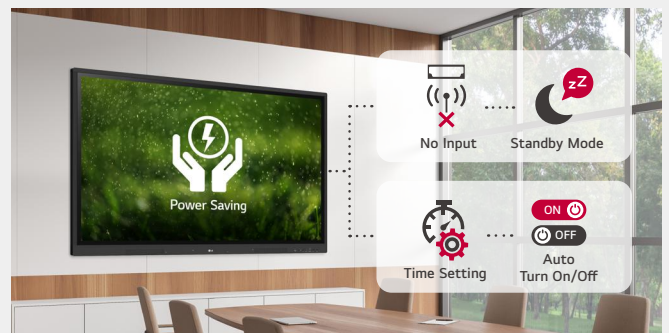

OTHER FEATURE

Front Connectivity Design

LG CreateBoard features front display ports and speakers enabling content to be delivered easier with more immersive sound.

Built-in OPS Slot

LG CreateBoard supports OPS slots, allowing you to easily and conveniently mount OPS desktop at the back of the LG CreateBoard without the hassle of connecting to an external desktop, offering you more expanded functions.

* OPS : Open Pluggable Specification

Smart Viewing

With Smart Viewing function, two or more materials can be displayed on the same screen simultaneously without having to repeat Alt-tab.

- * Multi window mode may not work for some apps.
- * PIP mode is available for the external source screen.