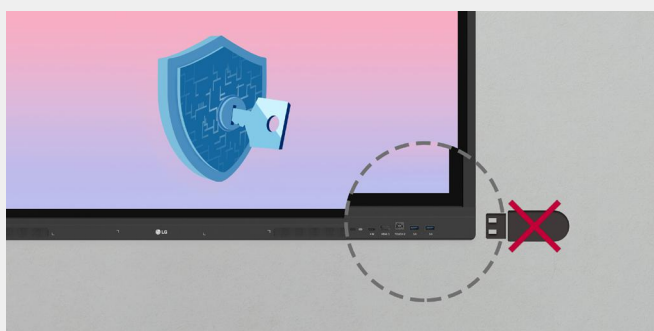

SECURITY FUNCTION

Screen Lock

Users can lock the screen using the Screen Lock function, and unlock it by entering a password. Users can set the Screen Lock in the Settings menu to protect the device from unidentified users.

Secure Mode

LG CreateBoard supports Secure Mode that disables the LG CreateBoard Share function to prevent unauthorized content from being shown on various devices.

USB Lock Mode

USB Lock Mode is a security measure that helps prevent data from being copied to unauthorized devices, which is essential when being used in spaces where security is critical.