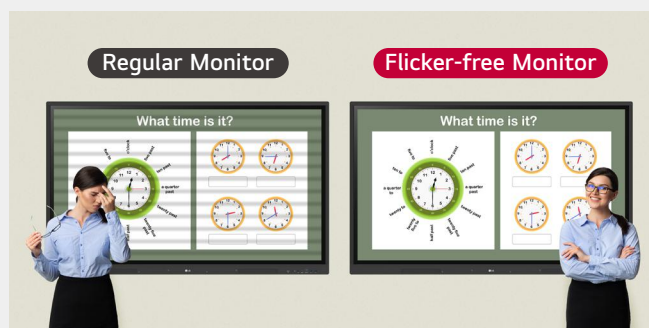

Secure Mode

LG CreateBoard supports Secure Mode that disables the LG CreateBoard Share function to prevent unauthorized content from being shown on various devices.

USB Lock Mode

USB Lock Mode is a security measure that helps prevent data from being copied to unauthorized devices, which is essential when being used in spaces where security is critical.

Auto-remove Files

Users can set LG CreateBoard to delete files regularly for enhanced security.

OTHER FEATURE

QR Login for Easy Cloud Access

The QR code on the home screen reduces preparation time for meetings by enabling personal device verification. Users can sign up for a variety of apps on the LG CreateBoard including Google Drive and OneDrive with just one QR verification without any additional login process. Once a lesson is finished, users can simply click the Logout button to disconnect, thus the risk of a personal information leak is reduced.