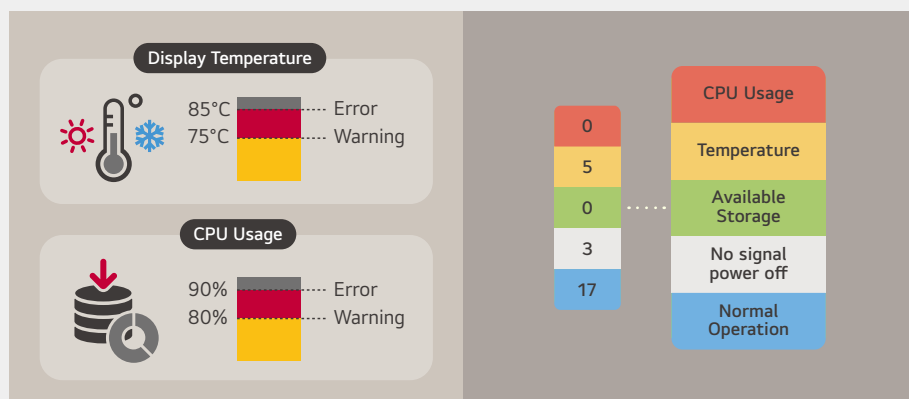

- * 'LG ConnectedCare DMS' needs to be purchased separately.
- * The availability of the 'LG ConnectedCare DMS' service differs by region, so please contact the LG sales representative in your region for more details.
- * LG ConnectedCare DMS supports TV Signage (UM340E, UR640S), LG CreateBoard (TR3DK, TR3DJ, TR3PJ) and Stretch Signage (105BM5N) as of now (plus more to come) under a cloud environment.

Remote-control / Scheduling

Frequently used controls such as the power on/off, scheduling, brightness, and screen lock functions can be applied using a remote control.

Broadcasting / Alert Messaging

Messages and a range of other content can be sent from the main system to individual devices connected to LG ConnectedCare DMS. In case of urgent occasions such as a fire or a natural disaster, alert messages can be distributed manually across the system, which help people promptly take safety action.