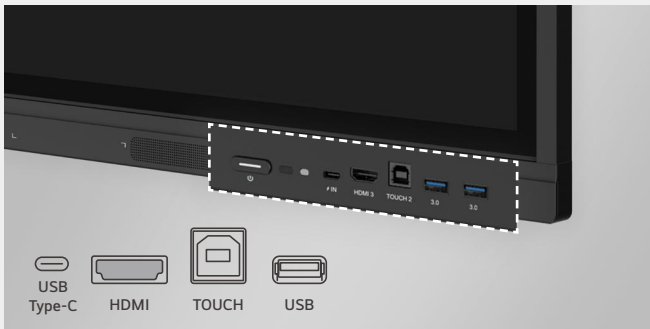

OTHER FEATURE

Front Connectivity Design

LG CreateBoard features front display ports and speakers enabling content to be delivered easier with more immersive sound.