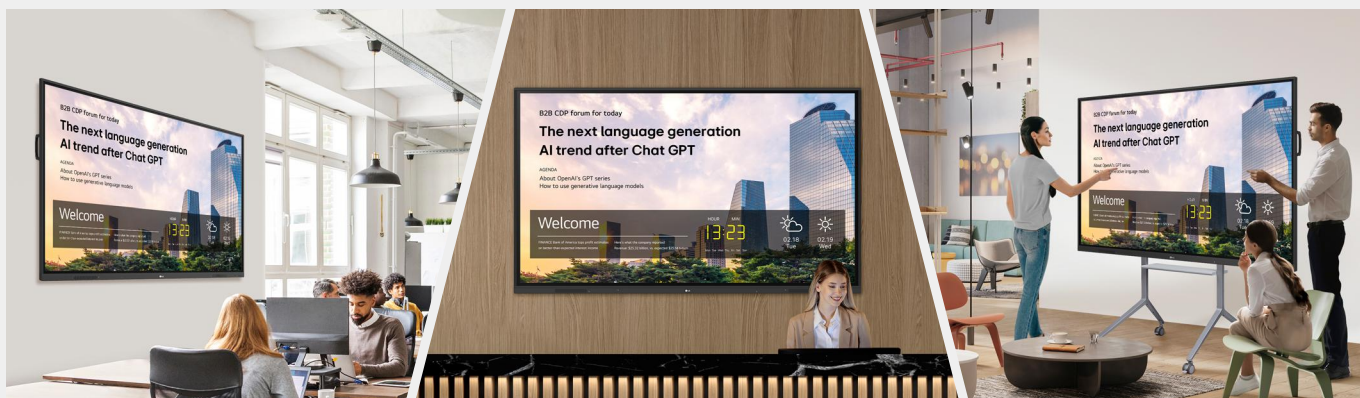

REMOTE MANAGEMENT SOLUTION

LG ConnectedCare DMS

LG ConnectedCare DMS is a cloud solution for remotely monitoring, controlling, and managing the status of devices. This feature enables IT managers to operate and manage important resources on operating devices without physically visiting sites.

- 'LG ConnectedCare DMS' needs to be purchased separately.
- The availability of the 'LG ConnectedCare DMS' service differs by region, so please contact the LG sales representative in your region for more details.
- LG ConnectedCare DMS supports TV Signage (UM340E, UR640S), LG CreateBoard (TR3DK, TR3DJ, TR3PJ) and Stretch Signage (105BM5N) as of now (plus more to come) under a cloud environment.