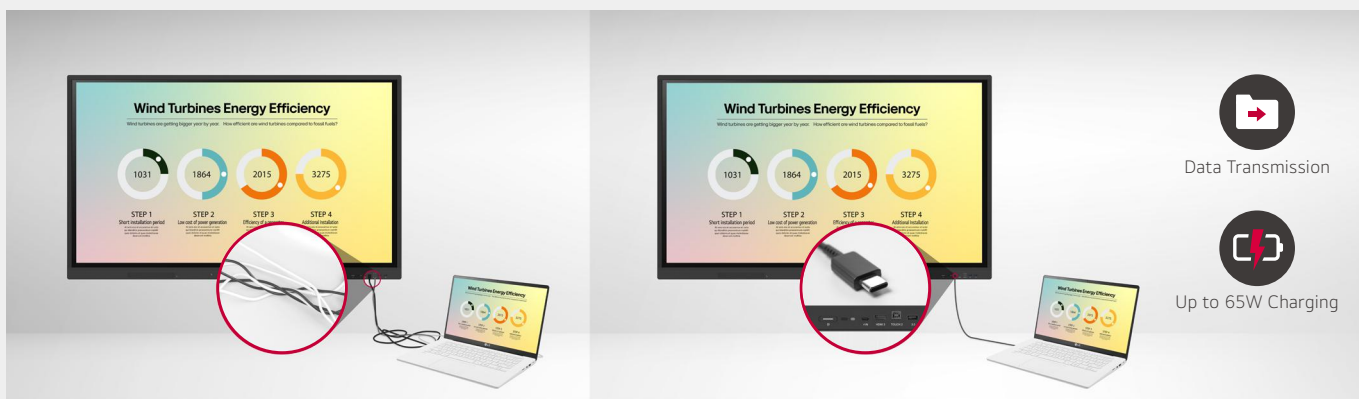

C-type Connection

USB-C connectivity simplifies connections which enables charging and sending data simultaneously over just one single cable.

- USB Type-C cables are sold separately.