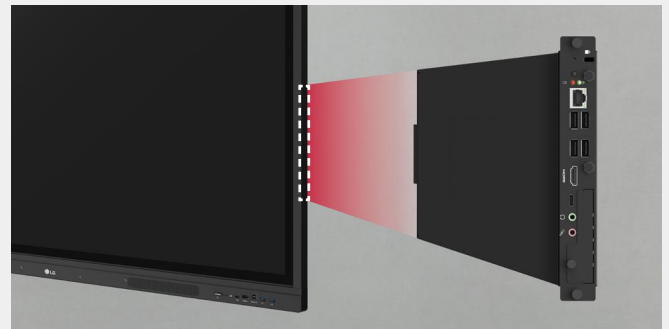

OTHER FEATURE

Front Connectivity Design

LG CreateBoard features front display ports and speakers enabling content to be delivered easier with more immersive sound.

Built-in OPS Slot

LG CreateBoard supports OPS slots, allowing you to easily and conveniently mount OPS desktop at the back of the LG CreateBoard without the hassle of connecting to an external desktop, offering you more expanded functions.