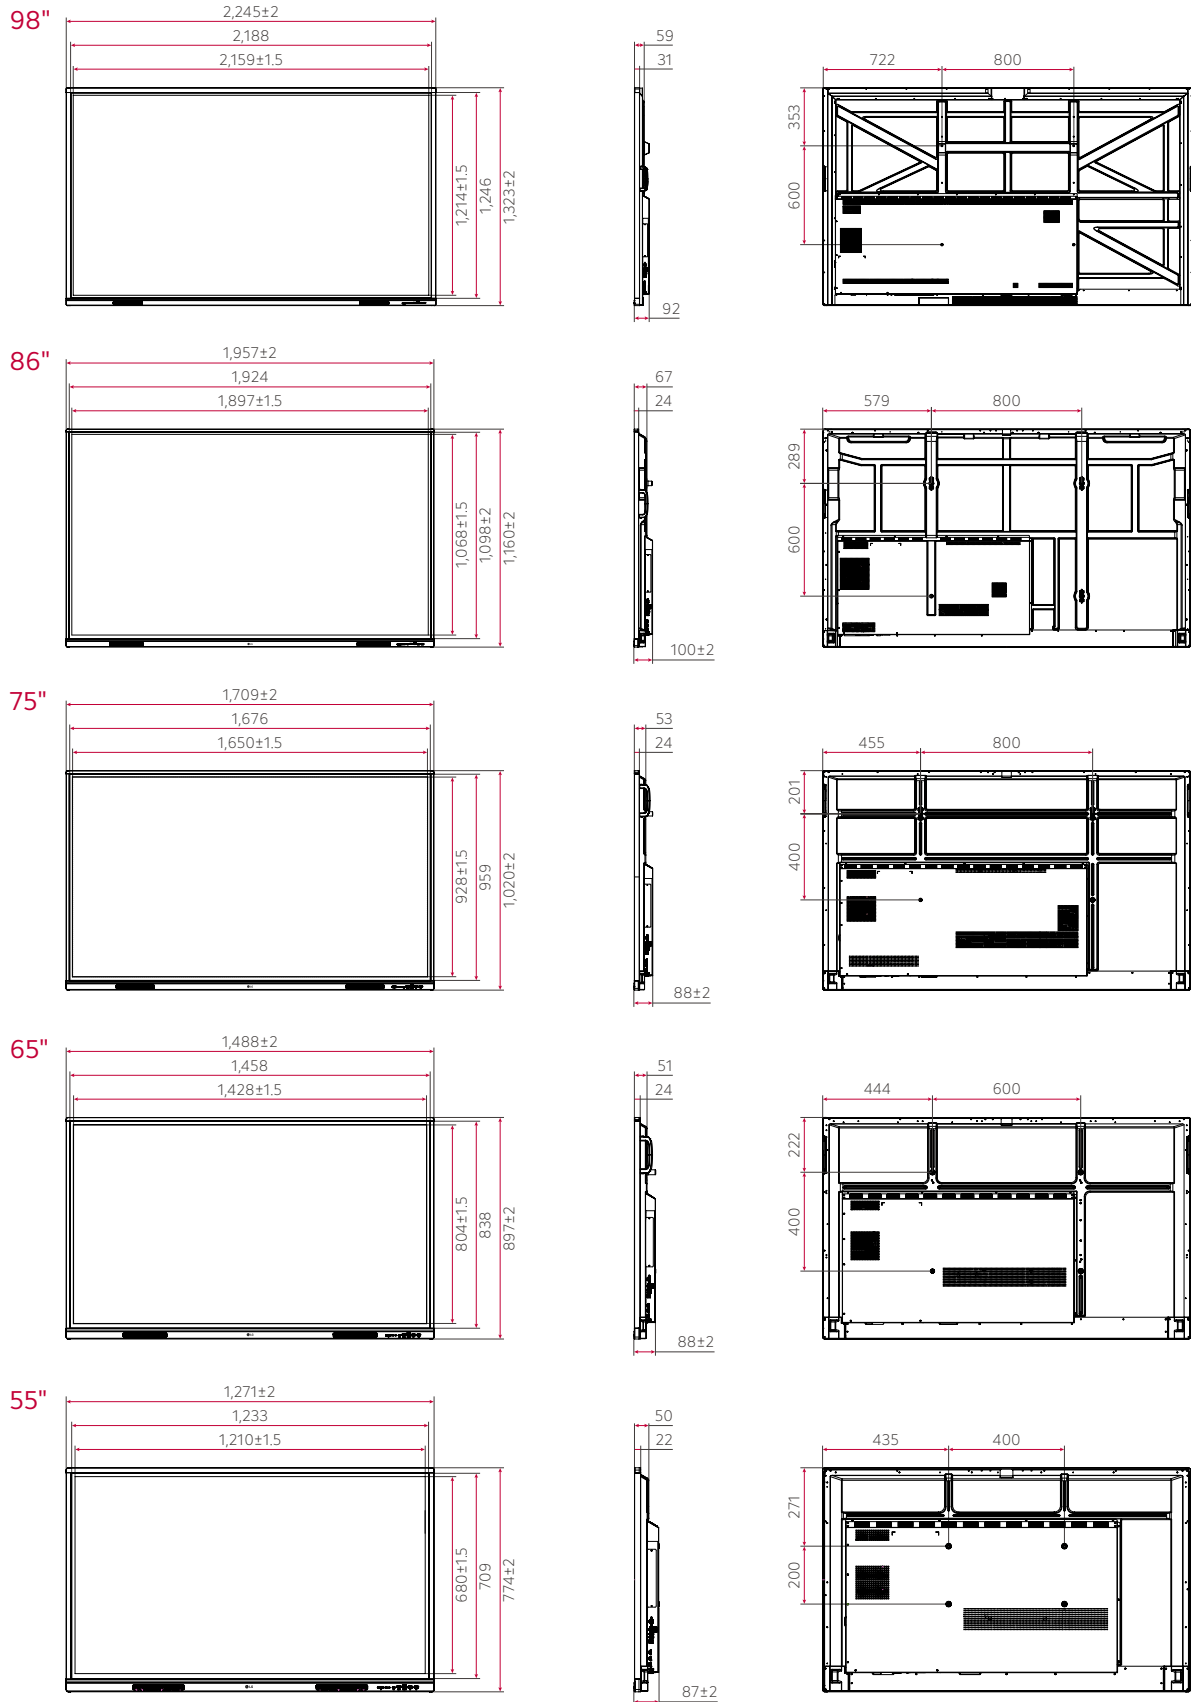

* All images in this datasheet are for illustrative purposes only.

CONNECTIVITY

Front

Side

Bottom

- | | | |
|--------------|-------------|--------------|
| 1 USB Type-C | 7 USB 3.0 | 13 SPDIF |
| 2 HDMI 3 | 8 TOUCH 1 | 14 AUDIO OUT |
| 3 TOUCH 2 | 9 HDMI 1 | 15 AUDIO IN |
| 4 USB 3.0 | 10 HDMI 2 | 16 VGA |
| 5 RS-232C | 11 HDMI OUT | 17 SWITCH |
| 6 LAN | 12 USB 2.0 | 18 POWER |

DIMENSION (unit: mm)

Download
LG C-Display+
Mobile App
Google Play Store

www.lg.com/global/business/information-display
www.youtube.com/c/LGCommercialDisplay
www.facebook.com/LGInformationDisplay
www.linkedin.com/company/lginformationdisplay
twitter.com/LG_ID_HQ