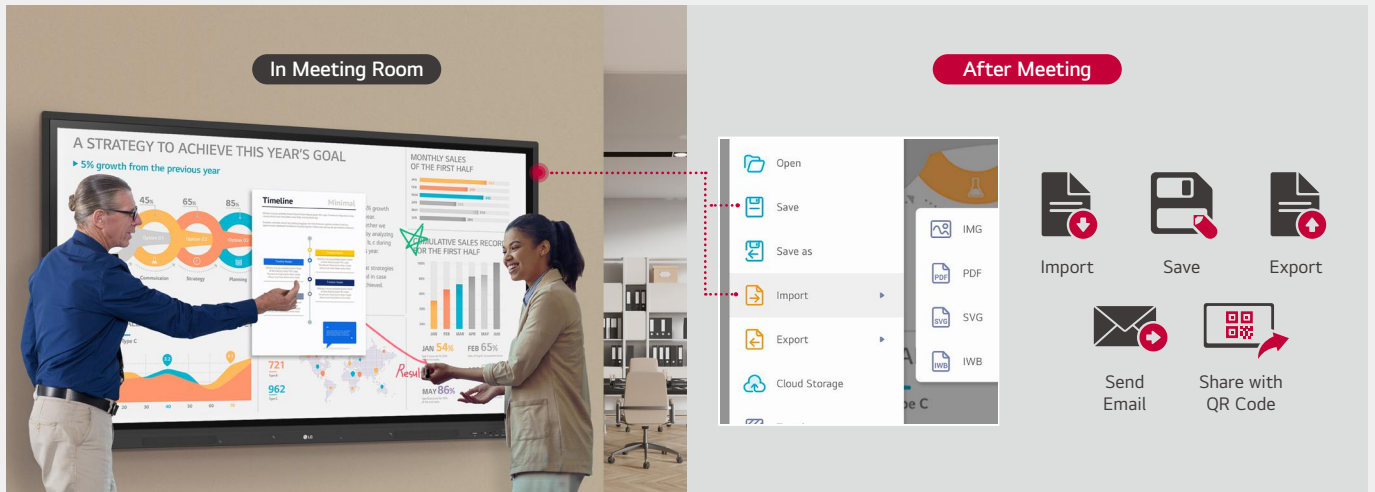

Easy to Save / Import / Export

LG CreateBoard includes simple import and export functionality. Resources can be saved and imported directly to and from Google Drive or OneDrive, and files can be imported from a USB drive (Users can browse resources saved on USB storage). After the meeting, users can easily save and export content through a simple touch. Additionally, users can directly send it via email to share with others or transfer the data to a personal device by scanning a QR code.