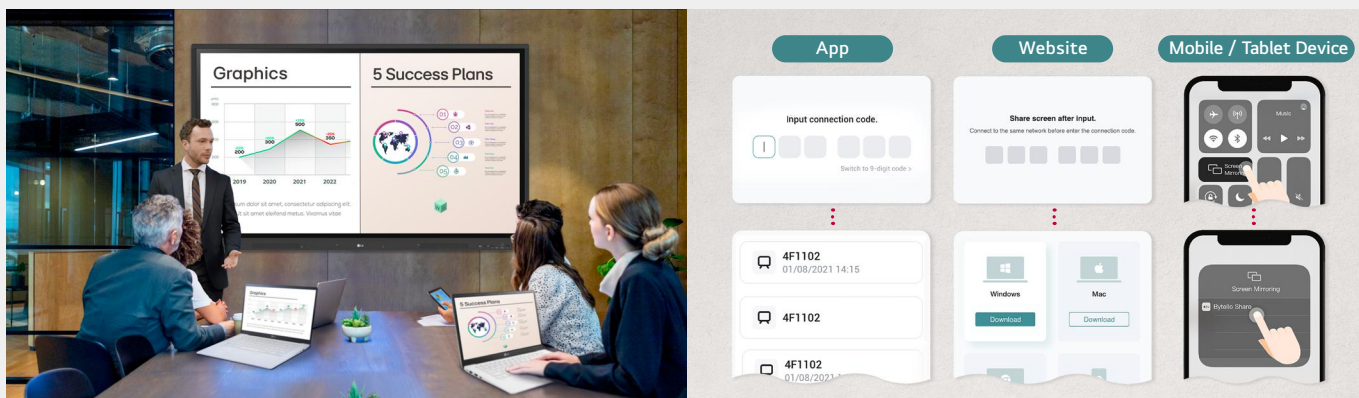

CREATIVE WHITEBOARD SOLUTION

Multi-touch

LG CreateBoard can simultaneously detect up to 40 points for multi-touch functionality. With a lifelike board touch experience, it allows people to write and touch at the same time, making it easy to collaborate and share ideas with teammates. This boosts efficient interaction in group activities or meetings.

- * A max of 32 points are recognized in the Android environment, and a max of 40 points are detected in the Windows environment.
- * Up to 10 points can be recognized in the writing app.

Easy to Save / Import / Export

LG CreateBoard includes simple import and export functionality. Resources can be saved and imported directly to and from Google Drive or OneDrive, and files can be imported from a USB drive (Users can browse resources saved on USB storage). After the meeting, users can easily save and export content through a simple touch. Additionally, users can directly send it via email to share with others or transfer the data to a personal device by scanning a QR code.

EASY CONNECTION & SHARING

Wireless ScreenShare

LG CreateBoard Share enables users to show up to 9 shared screens or a file on a screen in real-time when the LG CreateBoard Share app is installed on the device. Presenters can flip through PPTs remotely and conveniently send photos/videos stored on their device for smoother presentations.