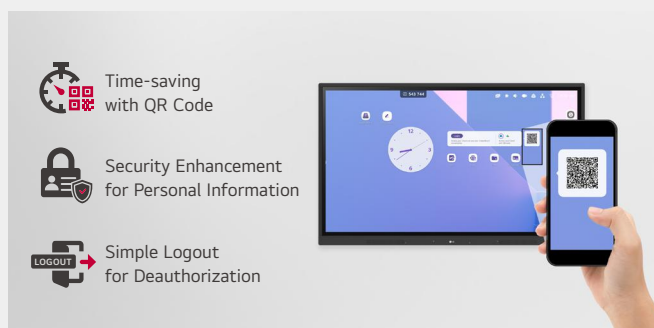

SECURITY FUNCTION

Screen Lock

Users can lock the screen using the Screen Lock function, and unlock it by entering a password. Users can set the Screen Lock in the Settings menu to protect the device from unidentified users.

Secure Mode

LG CreateBoard supports Secure Mode that disables the LG CreateBoard Share function to prevent unauthorized content from being shown on various devices.

USB Lock Mode

USB Lock Mode is a security measure that helps prevent data from being copied to unauthorized devices, which is essential when being used in spaces where security is critical.

Auto-remove Files

Users can set LG CreateBoard to delete files regularly for enhanced security.

OTHER FEATURE

QR Login for Easy Cloud Access

The QR code on the home screen reduces preparation time for meetings by enabling personal device verification. Users can sign up for a variety of apps on the LG CreateBoard including Google Drive and OneDrive with just one QR verification without any additional login process. Once a lesson is finished, users can simply click the Logout button to disconnect, thus the risk of a personal information leak is reduced.