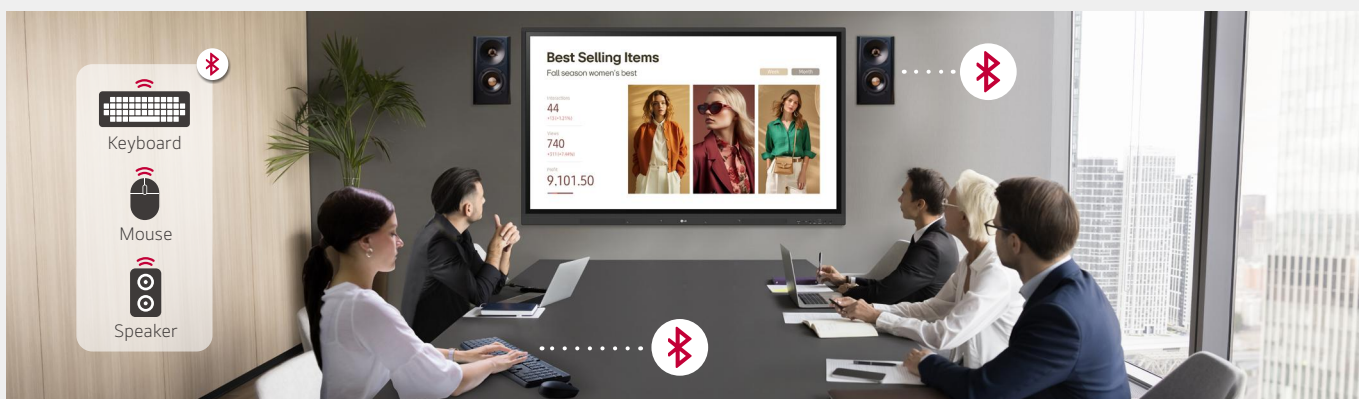

Bluetooth Connectivity

LG CreateBoard supports wireless Bluetooth connections to various devices such as a speaker, mouse, keyboard, etc. This is optimal for building a hybrid environment so that online and offline meetings can proceed smoothly.