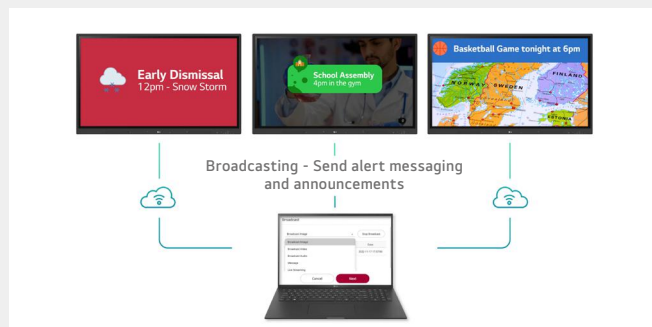

REMOTE MANAGEMENT SOLUTION

LG ConnectedCare DMS

LG ConnectedCare DMS is a cloud solution for remotely monitoring, controlling, and managing the status of devices. This feature enables IT managers to operate and manage important resources on operating devices without physically visiting sites.

- 'LG ConnectedCare DMS' needs to be purchased separately.
- The availability of the 'LG ConnectedCare DMS' service differs by region, so please contact the LG sales representative in your region for more details.
- LG ConnectedCare DMS supports TV Signage (UM340E, UR640S), LG CreateBoard (TR3DK, TR3DJ, TR3PJ) and Stretch Signage (105BM5N) as of now (plus more to come) under a cloud environment.

Remote-control / Scheduling

Frequently used controls such as the power on/off, scheduling, brightness, and screen lock functions can be applied using a remote control.

Broadcasting / Alert Messaging

Messages and a range of other content can be sent from the main system to individual devices connected to LG ConnectedCare DMS. In case of urgent occasions such as a fire or a natural disaster, alert messages can be distributed manually across the system, which help people promptly take safety action.

Threshold Settings

Users can set thresholds in eight categories including display temperature, memory usage, or signal, and can receive warning or error notifications based on their threshold settings.

Monitoring & Fault Diagnosis

An engineer can check the status in real-time and diagnose problems remotely. Also, the current status of issues can be categorized, allowing for easy viewing and quick responses.

Issue Management